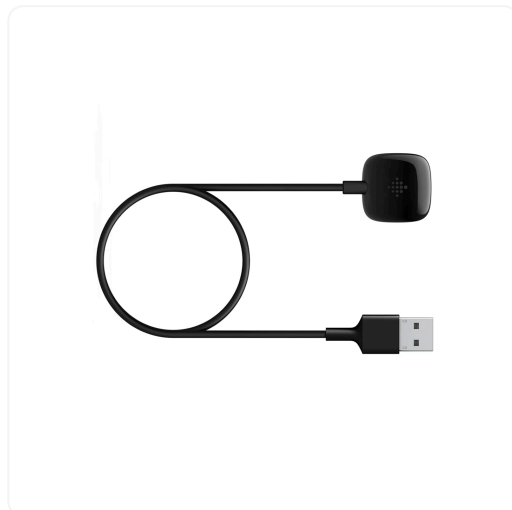

Fitbit Smartwatch Charging Cable for Sense and Versa 3, Official Model

QUICK BUYER GUIDE

Ideal for Fitbit Sense and Versa 3 users needing reliable charging solutions