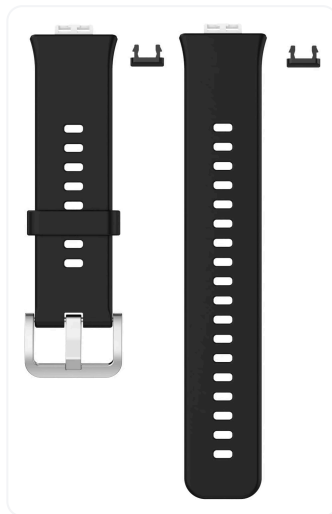

LOKEKE Huawei Watch Fit Replacement Wrist Band

QUICK BUYER GUIDE

Huawei Watch Fit users needing durable silicone replacement band

At a Glance Specs

 **MATERIAL**
Genuine leather with silicone lining

 **ADJUSTABLE FIT**
Elastic strap with adjustable clasp