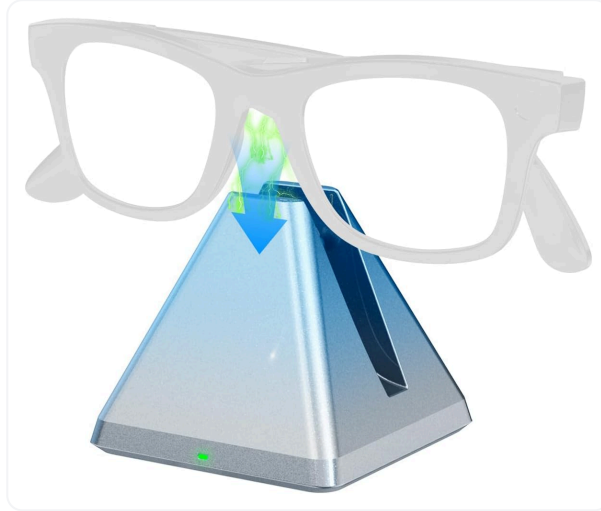

# ToKismet Charging Dock for RayBan Meta & Oakley Meta Smart Glasses

## QUICK BUYER GUIDE

Smart glasses users needing reliable charging and storage for RayBan Meta and Oakley Meta devices